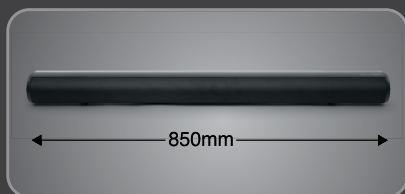

MUSE

Collection of inspiration

M-1680 SBT

TV-LAUTSPRECHER MIT BLUETOOTH

LED-Anzeige
Ausgangsleistung: 120 W

FUNKTIONEN

Bluetooth
HDMI ARC
Wandmontage

VERBINDUNGEN

USB-Anschluss, der die MP3-Wiedergabe ermöglicht
AUX IN-Buchse (3,5 mm)
Optischer Eingang
HDMI ARC-Eingang
Koaxialbuchse

STROMVERSORGUNG

Gleichstrom: 21 V/1,5 A

ZUBEHÖR

Fernbedienung
Hilfseingangskabel
Netzteil

PRODUKT

73 mm (H) x 95 mm (B) x 850 mm (L)
Nettogewicht: 2.1 kgs

VERPACKUNG

126.5 mm (H) x 126 mm (B) x 945 mm (L)
Bruttogewicht: 3 kgs
Code: 3700460209704

COLISAGE

4 pièce
273 mm (H) x 267 mm (B) x 960 mm (L)
Bruttogewicht: 12.8 kgs
Code: 13700460209701

CONTAINERBELADUNG

20 Fuß: 1616 Stücke
40 Fuß: 3216 Stücke
40 Fuß HQ: 3904 Stücke

ALTAVOZ PARA TV CON BLUETOOTH

Indicador LED
Potencia de salida: 120W

FUNCIONES

Bluetooth
HDMI ARC
Montaje en pared

CONEXIONES

Puerto USB que permite la reproducción de MP3
Toma AUX IN (3,5 mm)
Entrada óptica
Entrada HDMI ARC
Toma coaxial

FUENTE DE ALIMENTACIÓN

CC: 21 V/1,5 A

ACCESORIOS

Mando a distancia
Cable de entrada auxiliar
Adaptador de CA

PRODUCTO

73 mm (H) x 95 mm (D) x 850 mm (L)
Peso neto: 2.1 kgs

EMBALAJE

126.5 mm (H) x 126 mm (D) x 945 mm (L)
Peso bruto: 3 kgs
Código: 3700460209704

CARTÓN DE EXPORTACIÓN

4 pieza
273 mm (H) x 267 mm (D) x 960 mm (L)
Peso bruto: 12.8 kgs
Código: 13700460209701

CARGA DEL CONTENEDOR

20 pies: 1616 piezas
40 pies: 3216 piezas
40 pies HQ: 3904 piezas

Specifications are subject to change without notice (design, colours, functions...). © MUSE 2024
NEW-ONE S.A.S - La Mission - 10, rue de la Mission - 25480 Ecole-Valentin - FRANCE • Tel.: 33 (0)3 81 53 73 78 • Fax.: 33 (0)3 81 53 09 58
E-Mail: contact@muse-europe.com • Web.: www.muse-europe.com