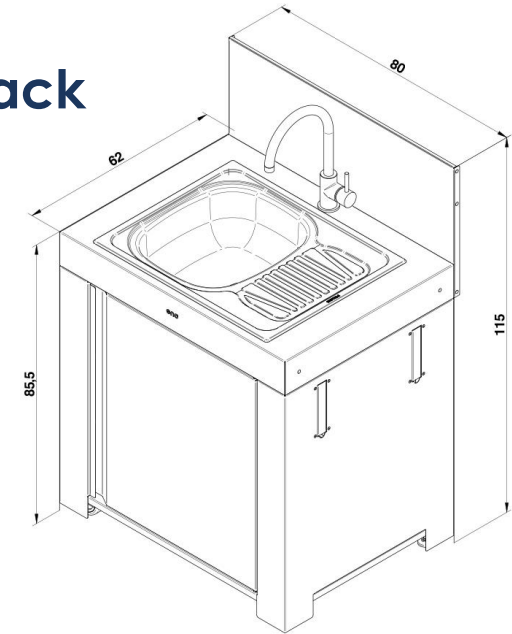

REF: PMOD7012
EAN: 3224780044475

Dim : H115 x L80 x P62 cm

PRODUCT DESCRIPTION

- Outdoor kitchen module with sink
- Stainless steel sink with drainer, mixer tap, drain and siphon included
- Galvanised steel structure
- 1 black door
- 1 black credenza
- 2 adjustable feet - 2 fixed wheels
- 2 retractable handles
- Cargo grey and black color

DELIVERED TO ASSEMBLE

OPTIONS

- Cover
HCI080
*HMI080
- Side credenza
MOD1285

+ PRODUCT

PRATICAL

Reversible sink

READY TO
CONNECT

Hose
watering

ADJUSTABLE
AFTER THE FACT

Adapts to
all modules

SUSTAINABLE

Resistant
materials

*Only available in Europe

Sink MODULO cargo grey & black

# article	▼ PMOD7012 ▼
Gencod	3224780044475
Article name	MODULO Sinkshelf with Drainer Cargo Grey
Description	Kitchen module fitted with a rectangular inset sink with reversible drainer, swivel tap, automatic hose connection, drain and trap included. To assemble
Certification	
Usage	Indoor / Outdoor
Product dim.(H x L x P)	125 x 80 x 62 cm / 49,21" x 31,5" x 24,41"
Packaging dim. (H x L x P)	42 x 84 x 67 cm / 16,54" x 33,07" x 26,38"
Net weight	44 kg / 97,02 lbs
Gross weight	46 kg / 101,43 lbs
Per outer	1
Nb box/SKU	3
Nb SKU/pal	13
Manufacturing origin	Origine France Garantie
User manual	94032080
Customs code	