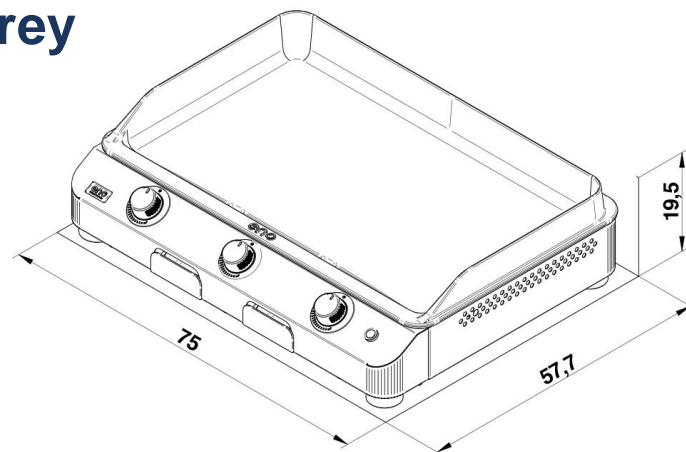

REF: 580332010701
EAN: 3224780043058

Cooking area : 70 x 41 cm

PRODUCT DESCRIPTION

- 3-burner gas griddle
- Enamelled cast iron plate
- Powder-coated galvanised steel frame– double wall
- Cargo grey color
- Dual-ramp burners
- Electronic ignition - thermocouple protection
- Energy : butan / propan / natural gas

# article	580332700701
Gencod	3224780043041
Article name	FUSION 75 Cargo Grey - 3 Burners Gas Plancha
Description	Fusion 75 enamelled cast iron gas griddle
Capacity	8/12
Cooking Area	70 x 41cm / 27,5" x 16,1"
Certification	CE, FOOD CONTACT, Longtime_en
Usage	Outdoor
Product dim.(H x L x P)	19 x 75 x 58 cm / 7,48" x 29,53" x 22,83"
Packaging dim. (H x L x P)	29 x 87 x 62 cm / 11,42" x 34,25" x 24,41"
Net weight	36,8 kg / 81,14 lbs
Gross weight	40,3 kg / 88,86 lbs
Per outer	1
Nb box/SKU	1
Nb SKU/pal	12
Energy	Gas butan / propane / NG
Connexion	G1/2
Nb burners	3
Output	6 kW / 20473 BTU/h
Consumtion	
Ignition	Electronic
Safety	Thermocouple
Plate	Cast enamelled plate
Plate coating	Smooth multilayer enamel
Plate details	High anti-splash rims, channel for recovering juices
Frame	Galvanized steel
Coating	Polyester coated
Colour	Cargo Grey taupe
Details	4 adjustable legs, stainless steel juice collector tray
Waranty	
Manufacturing origin	Origine France Garantie
User manual	73211190
Customs code	85596.pdf